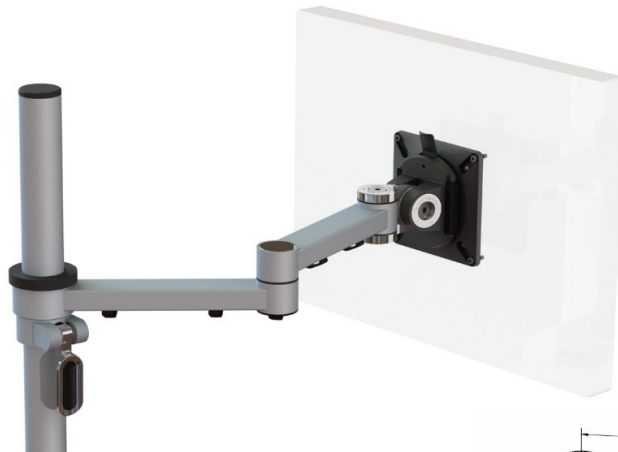

XSTREAM dual beam with post suitable for bespoke fixings

Product Specification

Product code	XSTREAMPMCOMB04S - silver
Weight capacity	10kg
Max forward extension	460mm
VESA	75mm & 100mm VESA compliant
Maximum Screen Size	30"
Movement	Height adjustment, tilt, swivel, rotation and reach
Height adjustment	Max height adjustment 430mm from desk top
Fixings	Supplied with post suitable for bespoke fixings

Additional Information

Dual beam monitor arm with manual height adjustment
Additional +/- 70mm available with ratchet mechanism
Lockable quick release VESA function
Compact – folds back into a space of 40mm
Silver – XSTREAMPMCOMB04S - RAL code 9006
White – XSTREAMPMCOMB04W - RAL code 9010
Black – XSTREAMPMCOMB04B - RAL code 9005