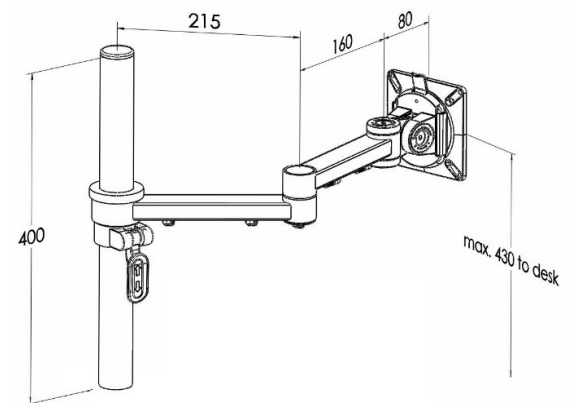

XSTREAM dual beam with post suitable for bespoke fixings

Product Specification

Product code	XSTREAMPMCOMB04S - silver
Weight capacity	10kg
Max forward extension	460mm
VESA	75mm & 100mm VESA compliant
Maximum Screen Size	30"
Movement	Height adjustment, tilt, swivel, rotation and reach
Height adjustment	Max height adjustment 430mm from desk top
Fixings	Supplied with post suitable for bespoke fixings

Additional Information

Dual beam monitor arm with manual height adjustment
Additional +/- 70mm available with ratchet mechanism
Lockable quick release VESA function
Compact – folds back into a space of 40mm
Silver – XSTREAMPMCOMB04S - RAL code 9006
White – XSTREAMPMCOMB04W - RAL code 9010
Black – XSTREAMPMCOMB04B - RAL code 9005